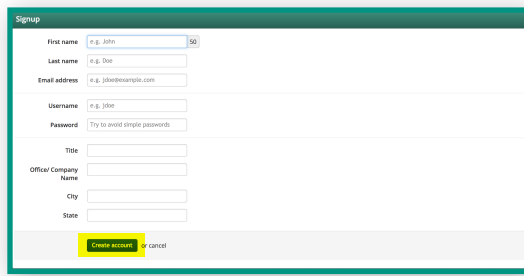

Changing Lives with Fluorescence Technology

Group:

Key:

**password is case sensitive.*

1. Go to: <https://ForwardScienceEducation.com> & click “**Create Account**”.

2. Click “**Join Group**” to the right.

3. Enter the provided “**Group Key**”.

4. Congratulations! You now have access to your group's courses.