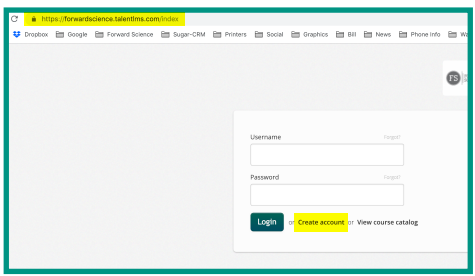

Changing Lives with Fluorescence Technology

Group:

Key:

**password is case sensitive.*

1. Go to: <https://ForwardScienceEducation.com> & click “**Create Account**”.

2. Click “**Join Group**” to the right.

3. Enter the provided “**Group Key**”.

4. Congratulations! You now have access to your group's courses.