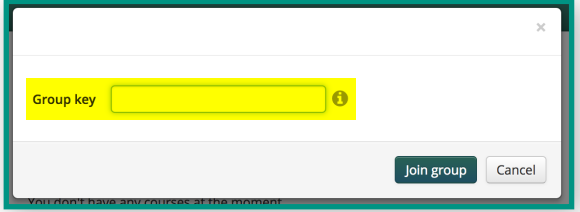

Changing Lives with Fluorescence Technology

Group:

Key:

**password is case sensitive.*

1. Go to: <https://ForwardScienceEducation.com> & click “**Create Account**”.

2. Click “**Join Group**” to the right.

3. Enter the provided “**Group Key**”.

4. Congratulations! You now have access to your group's courses.