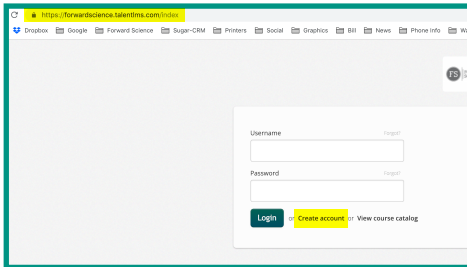

## Changing Lives with Fluorescence Technology

**Group:**

**Key:**

*\*password is case sensitive.*

1. Go to: <https://ForwardScienceEducation.com> & click “**Create Account**”.

2. Click “**Join Group**” to the right.

3. Enter the provided “**Group Key**”.

4. Congratulations! You now have access to your group's courses.