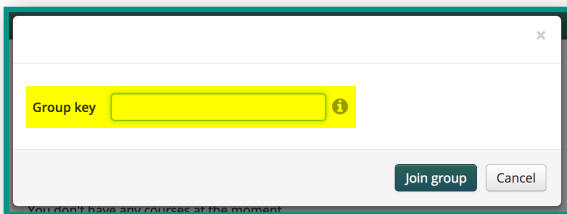

## Changing Lives with Fluorescence Technology

**Group:**

**Key:**

*\*password is case sensitive.*

1. Go to: <https://ForwardScienceEducation.com> & click “**Create Account**”.

2. Click “**Join Group**” to the right.

3. Enter the provided “**Group Key**”.

4. Congratulations! You now have access to your group's courses.