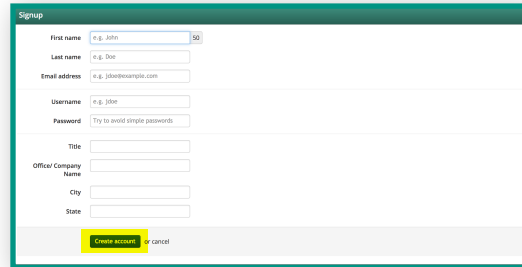

## Changing Lives with Fluorescence Technology

**Group:**

**Key:**

*\*password is case sensitive.*

1. Go to: <https://ForwardScienceEducation.com> & click “**Create Account**”.

2. Click “**Join Group**” to the right.

3. Enter the provided “**Group Key**”.

4. Congratulations! You now have access to your group's courses.