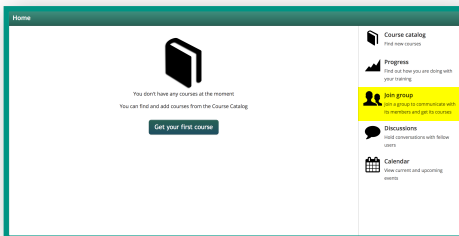

## Changing Lives with Fluorescence Technology

**Group:**

**Key:**

*\*password is case sensitive.*

1. Go to: <https://ForwardScienceEducation.com> & click “**Create Account**”.

2. Click “**Join Group**” to the right.

3. Enter the provided “**Group Key**”.

4. Congratulations! You now have access to your group's courses.